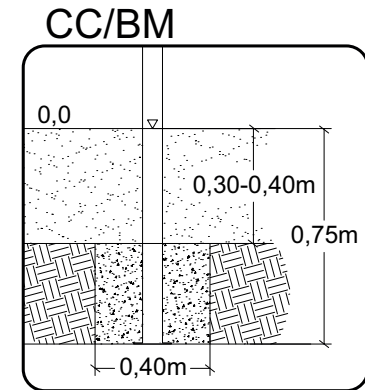

MASW113734

S
Sunken Foundation

OM
Above Ground

BM
Loosefill
 8112149

CC/BM
Cast Loosefill
 8112149

● MASW39314

● 650099

x3