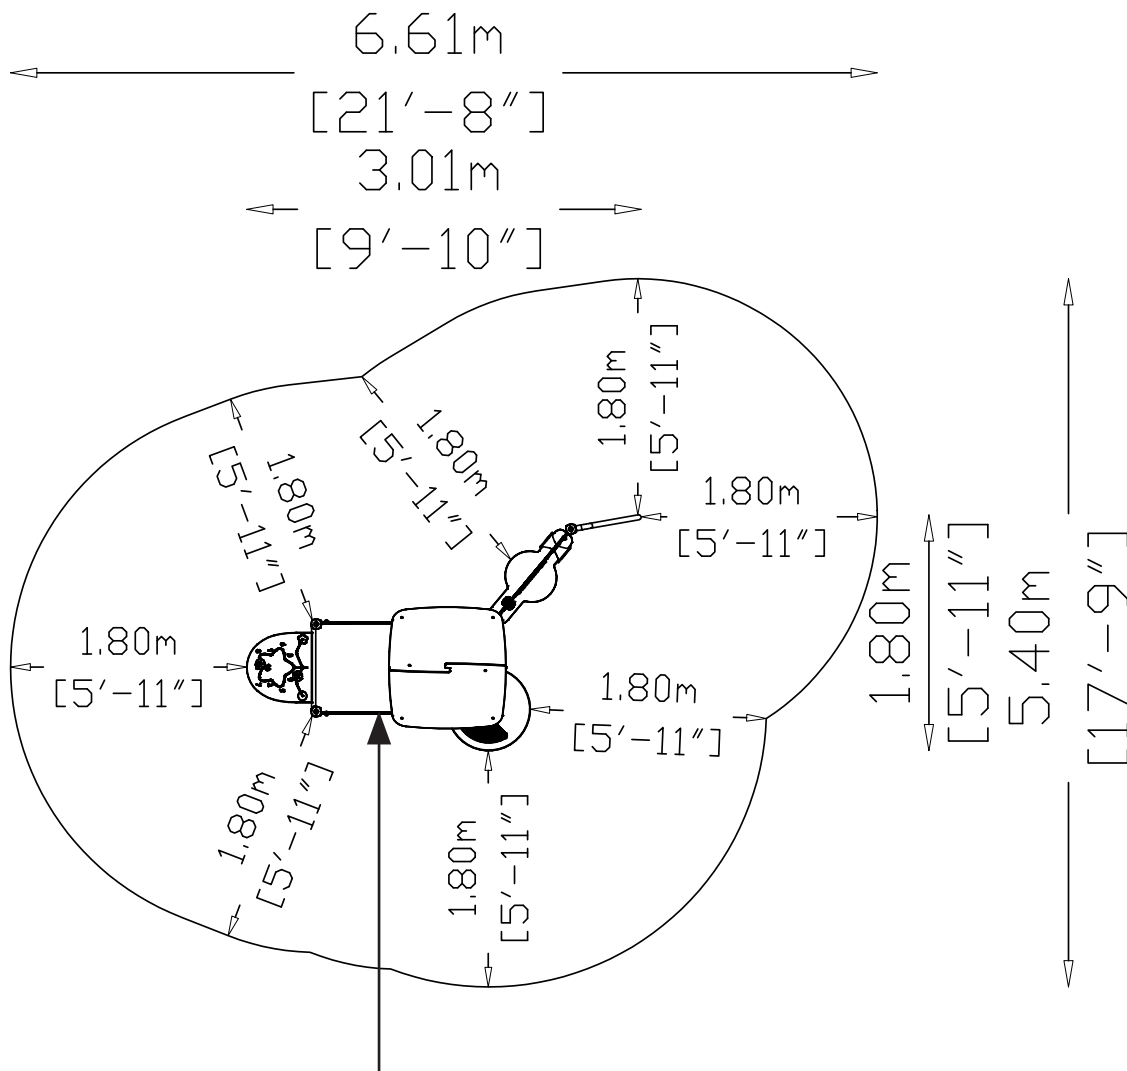

S9

CSA Z 614
0.62m
[2'-1"]

CSA Z614

INSTALL 101

WARNING Playset equipment should not be used with children under the age of 18 months. Do not use the playset with children under the age of 18 months. Do not use the playset with children under the age of 18 months. Do not use the playset with children under the age of 18 months.	WARNING Children have reported not seeing their bodies caught in slides and other playground equipment. Before allowing children to play, inspect for holes, tears, cracks, holes, sharp edges, and other hazards that could be caught in or through the equipment.	play smart! rules Do not play on broken or damaged equipment. Report it. Do not play without adequate safety training from your school or equipment. Do not play on or near any equipment. Do not play on or near any equipment. Do not play on or near any equipment. Do not play on or near any equipment.
WARNING All playground equipment and rubber surfacing has become hot enough to cause burns. Check for hot surfaces before allowing children to play. Children should wear appropriate shoes at all times.	WARNING All playground equipment and rubber surfacing has become hot enough to cause burns. Check for hot surfaces before allowing children to play. Children should wear appropriate shoes at all times.	WARNING Adults - do not slide with a child on your lap. Do not ignore your child's legs. Before letting go of overhead bars, hand grips with hand your hands a child and slide straight down with both feet. Do not slide down with one foot on the slide railing. Do not have other children on the slide while you are sliding.

HAGS®

FOR KIDS AGES

18-5

MONTHS YEARS

ADULT SUPERVISION RECOMMENDED

www.hags.com