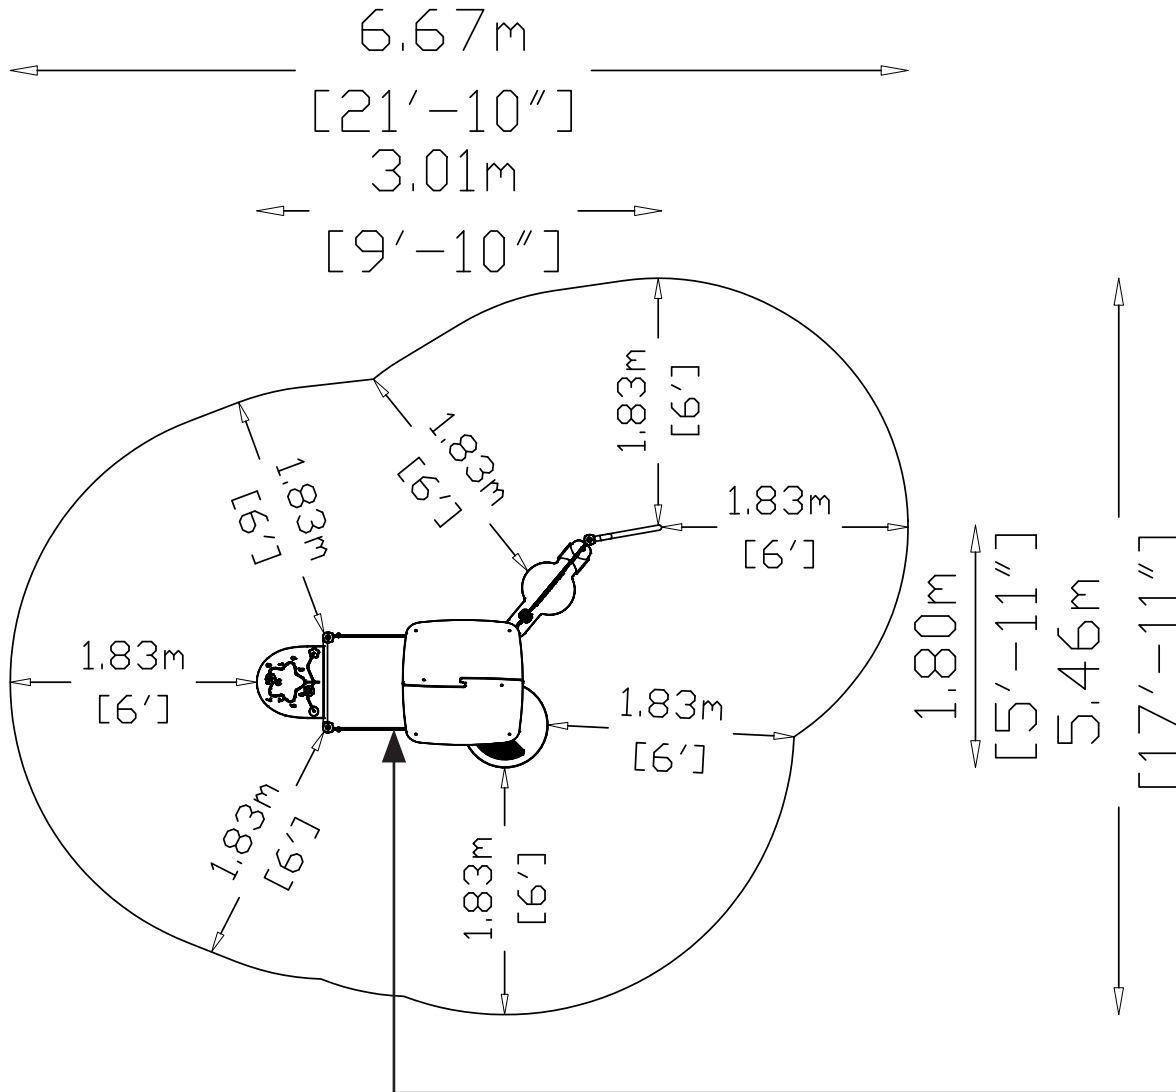

ASTM F1487

HAGS®

FOR KIDS AGES
2-5
YEARS

ADULT SUPERVISION RECOMMENDED
www.hags.com